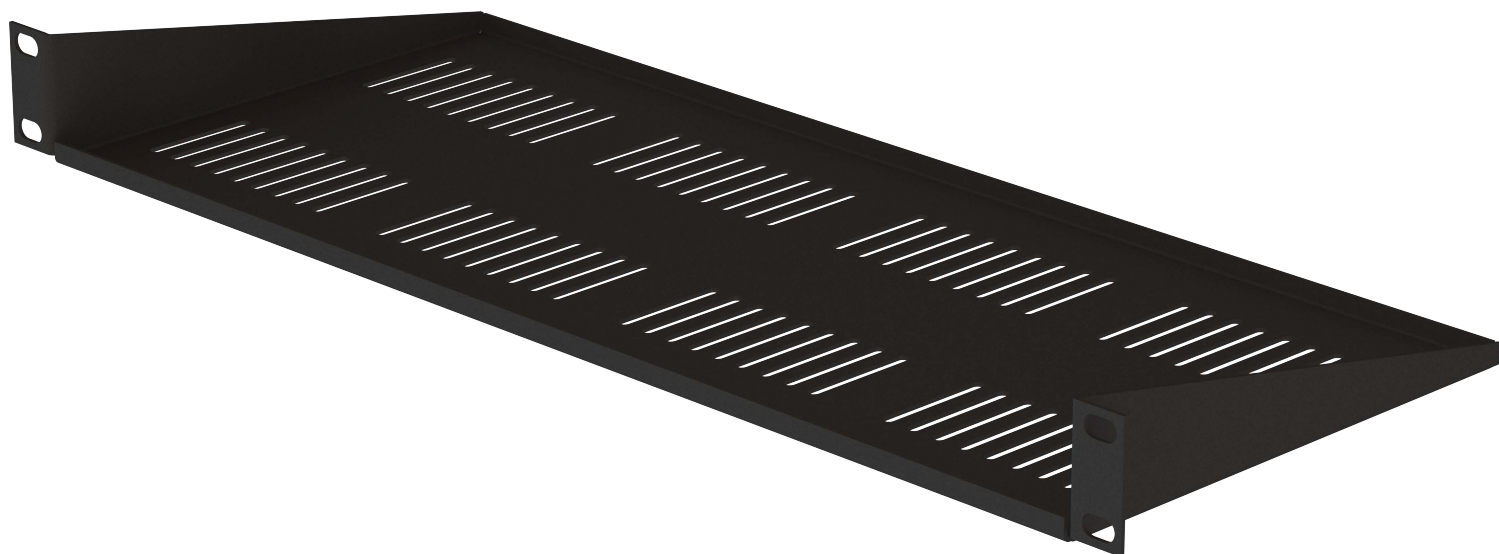

## 1U Cabinet Shelf - 190mm Deep

### Key Features

**Shelf Dimensions:** *Depth: 190mm Width: 482.6mm Height: 44.45mm Weight: 1.0kg*

---