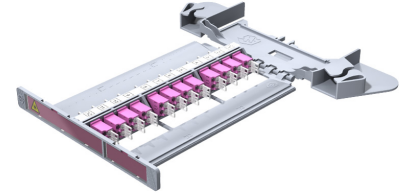

LISA Patch Cassette

Description

LISA patch cassette, 12 x LC duplex adaptor heather violet, multi mode
 PT3-H-LCMD-12-O4-O

Features

- LISA patch cassette for cross-connect configuration
- Up to 12x LC Duplex connectivity per cassette
- Tool less installation and clear labelling for quick identification/ traceability
- Cassette access from the front and side facing adapter alignment for higher laser safety
- Patch cords horizontally supported and full 30 mm bend-radius limitation throughout

Technical data

Mechanical data

| Characteristics | Values |
|--|------------------|
| Product family | LISA |
| Suitable for | Patching |
| Dimension (Width x Length x Height) (mm) | 259 x 241 x 19 |
| Dimension (Width x Length x Height) (inch) | 10.2 x 9.5 x 0.7 |
| Weight (g) | 294 |
| Weight (oz) | 10.4 |
| Number of Adaptor front (pcs) | 12 |
| Adaptor type front | LC |
| Adaptor colour front | heather violet |

LISA Patch Cassette

Technical drawing

Ordering information

| Description | Item number |
|--|-------------|
| LISA patch cassette, 12 x LC duplex adaptor heather violet, multi mode | 85103004 |

Related Documents