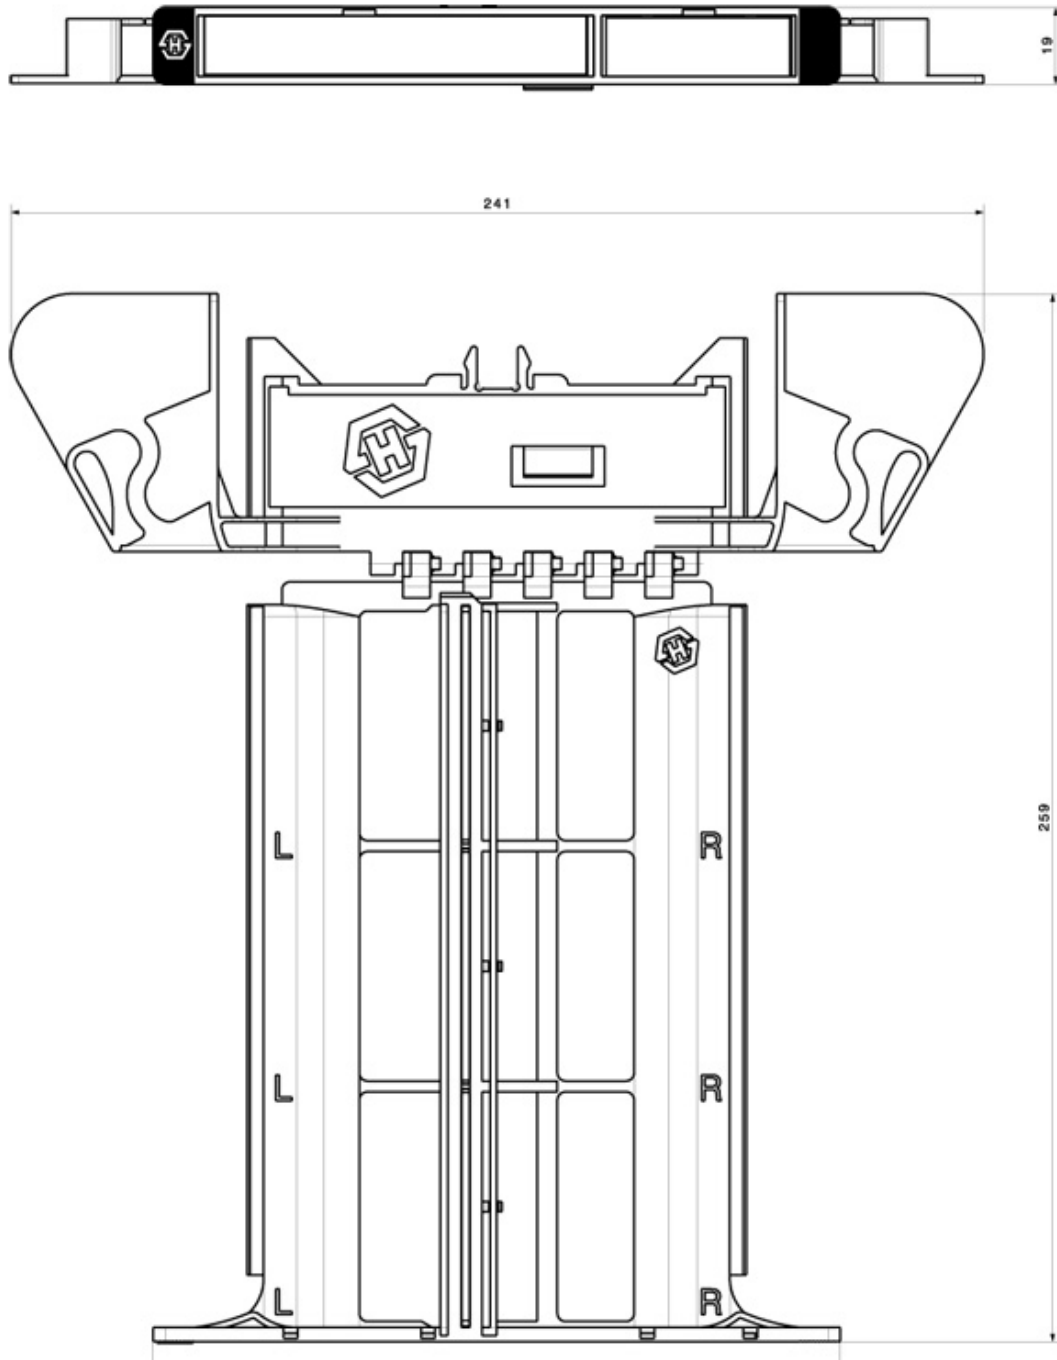

LISA Patch Cassette

Description

LISA patch cassette, 12 x LC duplex adaptor heather violet, multi mode
 PT3-H-LCMD-12-O4-O

Features

- LISA patch cassette for cross-connect configuration
- Up to 12x LC Duplex connectivity per cassette
- Tool less installation and clear labelling for quick identification/ traceability
- Cassette access from the front and side facing adapter alignment for higher laser safety
- Patch cords horizontally supported and full 30 mm bend-radius limitation throughout

Technical data

Mechanical data

| Characteristics | Values |
|--|------------------|
| Product family | LISA |
| Suitable for | Patching |
| Dimension (Width x Length x Height) (mm) | 259 x 241 x 19 |
| Dimension (Width x Length x Height) (inch) | 10.2 x 9.5 x 0.7 |
| Weight (g) | 294 |
| Weight (oz) | 10.4 |
| Number of Adaptor front (pcs) | 12 |
| Adaptor type front | LC |
| Adaptor colour front | heather violet |

LISA Patch Cassette

Technical drawing

Ordering information

| Description | Item number |
|--|-------------|
| LISA patch cassette, 12 x LC duplex adaptor heather violet, multi mode | 85103004 |

Related Documents