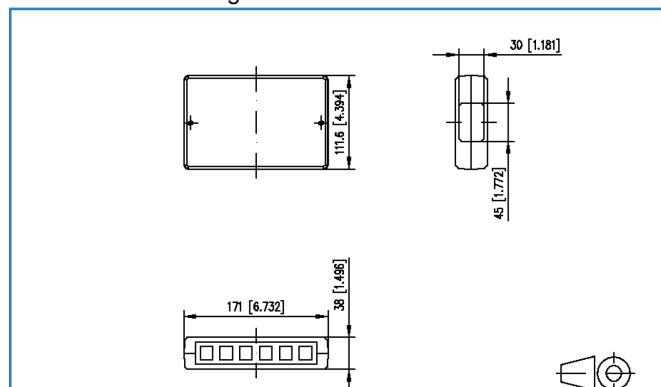

## Illustrations

Dimensional drawing

See enlarged drawings at the end of document

white

Dimensions

Dimension (L x W x H)

111.60 x 171.00 x 38.00 mm

Dimension (L x W x H)

4.394 x 6.732 x 1.496 in.

Labeling option

on housing

Dimensional drawing