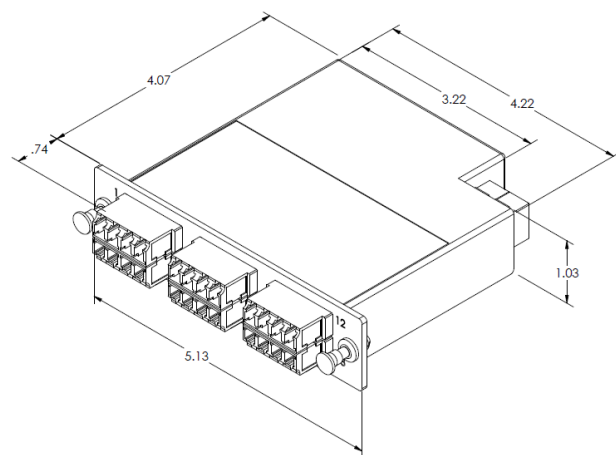

AGENCIES/THIRD PARTY CERTIFICATIONS

- RoHS: Yes

designed to be better.™

DATA SHEET

SPECIFICATIONS:

24-Fiber M4 Cassette with 24 LC Quad Adapters to 2 MPO (M), Method B

GENERAL INFO:

- Color: M4LCQ24-09C1A1 - Blue
M4LCQ24-09C1B1 - Blue
M4LCQ24-50EC2A1 - Aqua
M4LCQ24-50EC2B1 - Aqua
M4LCQ24-50EC3A1 - Aqua
M4LCQ24-50EC3B1 - Aqua
- Number Of Ports: 24
- Typical Applications:
 - M4LCQ24-09C1A1 - Single-mode
 - M4LCQ24-09C1B1 - Single-mode
 - M4LCQ24-50EC2A1 - Multimode
 - M4LCQ24-50EC2B1 - Multimode
 - M4LCQ24-50EC3A1 - Multimode
 - M4LCQ24-50EC3B1 - Multimode
- Connection Type: MPO-LC
- Installation Destination: Fiber Cabinets
- Product Series: Infinium

DIMENSIONS:

- Depth (Metric): 120.90 mm
- Depth (US): 4.76"
- Height (Metric): 28.96 mm
- Height (US): 1.14"
- Width (Metric): 87.63 mm
- Width (US): 3.45"
- Rack Units: 0.6

TECHNICAL INFORMATION:

- Connection Method: Method B
- Fiber Capacity: 24
- Max Insertion Loss:
 - M4LCQ24-09C1A1 - 1.05 dB
 - M4LCQ24-09C1B1 - 1.05 dB
 - M4LCQ24-50EC2A1 - 0.75 dB
 - M4LCQ24-50EC2B1 - 0.75 dB
 - M4LCQ24-50EC3A1 - 0.50 dB
 - M4LCQ24-50EC3B1 - 0.50 dB
- Max Return Loss:
 - M4LCQ24-09C1A1 - 52.0 dB
 - M4LCQ24-09C1B1 - 52.0 dB
 - M4LCQ24-50EC2A1 - 19.0 dB
 - M4LCQ24-50EC2B1 - 19.0 dB
 - M4LCQ24-50EC3A1 - 19.0 dB
 - M4LCQ24-50EC3B1 - 19.0 dB
- Capacity: High Density
- Equipment Type: Pre-Terminated Cassettes