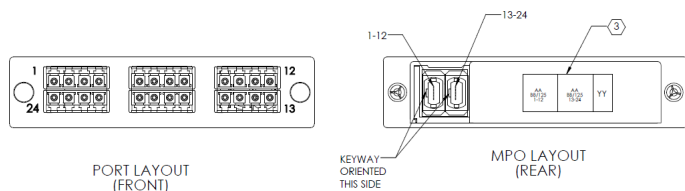

AGENCIES/THIRD PARTY CERTIFICATIONS

- RoHS: Yes

designed to be better.™

DATA SHEET

SPECIFICATIONS:

24-Fiber M4 Cassette with 24 LC Quad Adapters to 2 MPO (M), Method B

GENERAL INFO:

- Color: M4LCQ24-09C1A1 - Blue
M4LCQ24-09C1B1 - Blue
M4LCQ24-50EC2A1 - Aqua
M4LCQ24-50EC2B1 - Aqua
M4LCQ24-50EC3A1 - Aqua
M4LCQ24-50EC3B1 - Aqua
- Number Of Ports: 24
- Typical Applications:
 - M4LCQ24-09C1A1 - Single-mode
 - M4LCQ24-09C1B1 - Single-mode
 - M4LCQ24-50EC2A1 - Multimode
 - M4LCQ24-50EC2B1 - Multimode
 - M4LCQ24-50EC3A1 - Multimode
 - M4LCQ24-50EC3B1 - Multimode
- Connection Type: MPO-LC
- Installation Destination: Fiber Cabinets
- Product Series: Infinium

DIMENSIONS:

- Depth (Metric): 120.90 mm
- Depth (US): 4.76"
- Height (Metric): 28.96 mm
- Height (US): 1.14"
- Width (Metric): 87.63 mm
- Width (US): 3.45"
- Rack Units: 0.6

TECHNICAL INFORMATION:

- Connection Method: Method B
- Fiber Capacity: 24
- Max Insertion Loss:
 - M4LCQ24-09C1A1 - 1.05 dB
 - M4LCQ24-09C1B1 - 1.05 dB
 - M4LCQ24-50EC2A1 - 0.75 dB
 - M4LCQ24-50EC2B1 - 0.75 dB
 - M4LCQ24-50EC3A1 - 0.50 dB
 - M4LCQ24-50EC3B1 - 0.50 dB
- Max Return Loss:
 - M4LCQ24-09C1A1 - 52.0 dB
 - M4LCQ24-09C1B1 - 52.0 dB
 - M4LCQ24-50EC2A1 - 19.0 dB
 - M4LCQ24-50EC2B1 - 19.0 dB
 - M4LCQ24-50EC3A1 - 19.0 dB
 - M4LCQ24-50EC3B1 - 19.0 dB
- Capacity: High Density
- Equipment Type: Pre-Terminated Cassettes