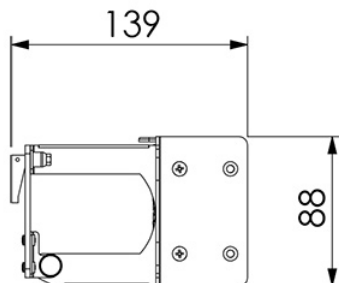

SPECIFICATIONS

Element	Characteristic
Height	88 mm 2U
Width	484 mm
Depth (Full configuration)	139 mm
Maximum Number of UHD Adapter Plates	12
Operating Temperature	-40°C to +60°C
Designed in accordance with	TIA/EIA 568.C, ISO/IEC 11801, EN 50173, IEC 60304, IEC 61754,
Materials Compliant to	RoHS, SVHC
External Chassis - Side Wall	
Material	ABS
Colour	RAL7035
External Chassis Top and Bottom Plate	
Material	Aluminium
2U Side Brackets, Door Mount Plate	
Material	Cold Rolled Steel
Colour	RAL7035
2U Front Door	
Material	Aluminium

TECHNICAL DRAWING