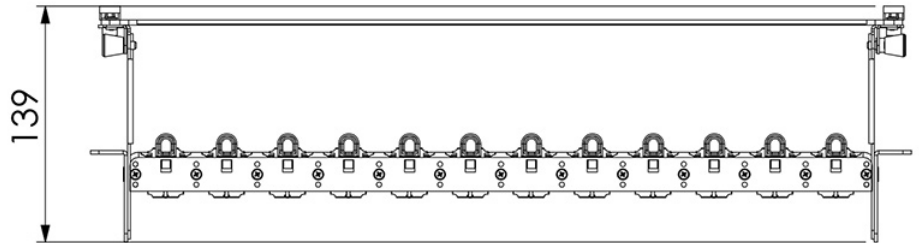

SPECIFICATIONS

Element	Characteristic
Height	88 mm 2U
Width	484 mm
Depth (Full configuration)	139 mm
Maximum Number of UHD Adapter Plates	12
Operating Temperature	-40°C to +60°C
Designed in accordance with	TIA/EIA 568.C, ISO/IEC 11801, EN 50173, IEC 60304, IEC 61754,
Materials Compliant to	RoHS, SVHC
External Chassis - Side Wall	
Material	ABS
Colour	RAL7035
External Chassis Top and Bottom Plate	
Material	Aluminium
2U Side Brackets, Door Mount Plate	
Material	Cold Rolled Steel
Colour	RAL7035
2U Front Door	
Material	Aluminium

TECHNICAL DRAWING