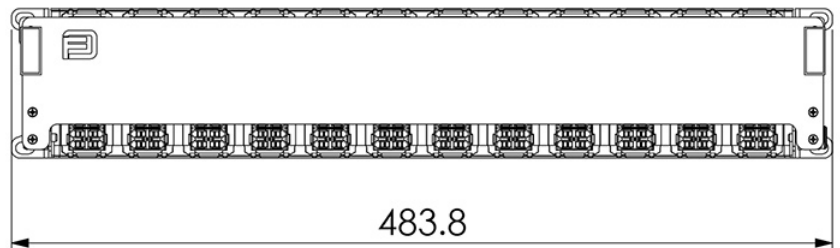

SPECIFICATIONS

Element	Characteristic
Height	88 mm 2U
Width	484 mm
Depth (Full configuration)	139 mm
Maximum Number of UHD Adapter Plates	12
Operating Temperature	-40°C to +60°C
Designed in accordance with	TIA/EIA 568.C, ISO/IEC 11801, EN 50173, IEC 60304, IEC 61754,
Materials Compliant to	RoHS, SVHC
External Chassis - Side Wall	
Material	ABS
Colour	RAL7035
External Chassis Top and Bottom Plate	
Material	Aluminium
2U Side Brackets, Door Mount Plate	
Material	Cold Rolled Steel
Colour	RAL7035
2U Front Door	
Material	Aluminium

TECHNICAL DRAWING