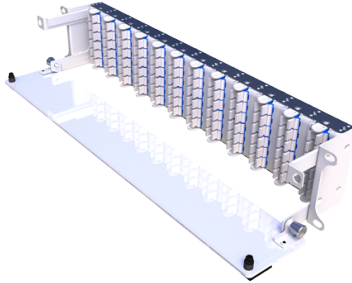

Product updated on October 17, 2018

Ultra High Density 2U Patching Frame

2U Ultra High Density (UHD) Patching Frame is the part of the system for high density fiber optics infrastructure management in Data Centres and Telecommunication environments. 2U frame can house up to 12 x UHD Patch Adapter Plates- design allows to scale up to 288x LC and 144x SC ports.

FEATURES/BENEFITS

- Ultra High Density 2U Frame scaling up to 12x Patch Adapter Plates
- Up to 288 LC/ 144 SC ports in 2U
- Up to 3456 fibers using MPO/MTP Interface
- Compact size for installation inside shallow depth racks
- Narrow depth improving rear adapter ports access
- Facilitated patch cord installation
- Cable management accessories

APPLICATIONS

- Central Office, POP
- Data Centre
- LAN
- Enterprise Campus

SPECIFICATIONS

Element	Characteristic
Height	88 mm 2U
Width	484 mm
Depth (Full configuration)	139 mm
Maximum Number of UHD Adapter Plates	12
Operating Temperature	-40°C to +60°C
Designed in accordance with	TIA/EIA 568.C, ISO/IEC 11801, EN 50173, IEC 60304, IEC 61754,
Materials Compliant to	RoHS, SVHC
External Chassis - Side Wall	
Material	ABS
Colour	RAL7035
External Chassis Top and Bottom Plate	
Material	Aluminium
2U Side Brackets, Door Mount Plate	
Material	Cold Rolled Steel
Colour	RAL7035
2U Front Door	
Material	Aluminium