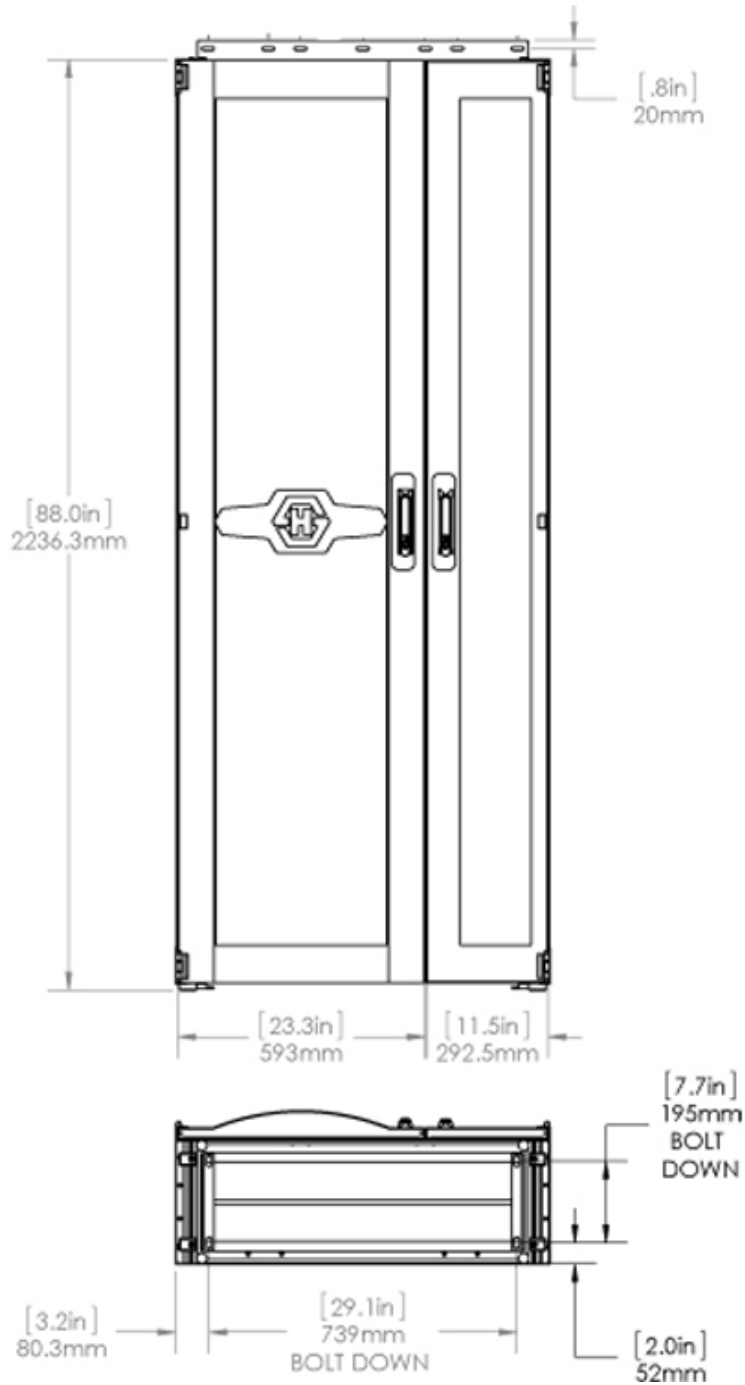

CDR - Cable distribution rack

Description

CDR09, patch cord management, 47U x 300 x 300mm, perforated door, grey
 CDR09-47U-GY-PDLR-STA

Features

- Only 300 mm deep and completely front-accessible
- Lightweight 2-post design for improved access to cables
- Available as 900 mm or 1200 mm wide variants
- Up to 1620 duplex LC ports per 47U 900 mm cabinet
- Up to 1080 MPO ports per 47U 1200 mm cabinet
- Integrated cable over-length management
- Perforated doors to match nearby equipment cabinets
- Quick release doors without tools
- Mount against an unused wall or at the end of row or
- Back-to-back mount on a single floor tile of 600 mm
- Large apertures for all cable types, sizes and quantities
- Fast installation of sub-racks from the front side
- Easy mounting of sub-racks with unit position number strips
- Side by side mounting with clear cable routing

Technical data

Mechanical data

Characteristics	Values
Dimension (Width x Length x Height) (mm)	900 x 300 x 2200
Dimension (Width x Length x Height) (inch)	35.4 x 11.8 x 86.6
Rack height (U)	47
Weight (kg)	123.4
Weight (lbs)	272.1
Material Frame	aluminium
Material Cover	metal sheet
Colour Frame	silver
Colour Cover	light grey (RAL 7035)

CDR - Cable distribution rack

Technical drawing

Ordering information

Description	Item number
CDR09, patch cord management, 47U x 300 x 300mm, perforated door, grey	85029085

Related Documents

Installation manual	DOC-0000719356
---------------------	----------------