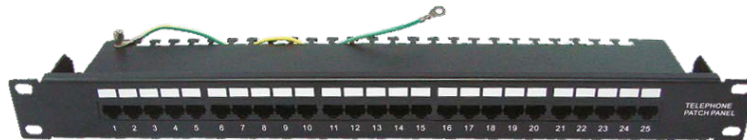

Trident 25 Way Voice Panel

Key Features

- 19" rack-mountable
- Integrated cable management
- Conforms to ANSI/TIA/EIA 568B Category 3

Category: Voice Cabling

Part No: TRI-000850

General Description:

This 1U sized 25 port voice patch panel can be mounted in any standard 19" rack or cabinet. Our voice panels come with integrated cable management capable of supporting various cable sizes.

Specification:

Dimensions:	482.6mm * 44.45mm * 132.00mm
Materials:	PBT+20% GF
Colour:	Black
RJ45 Jack Life:	750 times minimum
IDC Life	200 times minimum