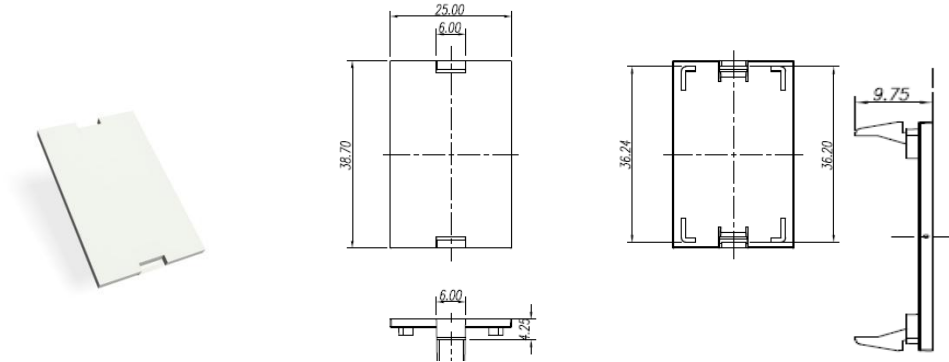

Draka UC Connect ACC

LJ6C Blank Insert 38 x 25

Technical data

Material Code	Material Description	Description Code	Weight	Items per Packaging Unit
YBIBP01843	LJ6C Blank Insert 38 x 25	UC CACC BI 01 6C V1	6g	1 or 50
Related Products				
Material Code	Material Description	Description Code	Weight	Items per Packaging Unit
YFPBP01840	Single port UK frame 86x86 (LJ6C Type)	UC CACC FP 01 6C V1	8g	1 or 50
YFPBP01841	Dual port UK frame 86x86 (LJ6C Type)	UC CACC FP 02 6C V1	8g	1 or 50