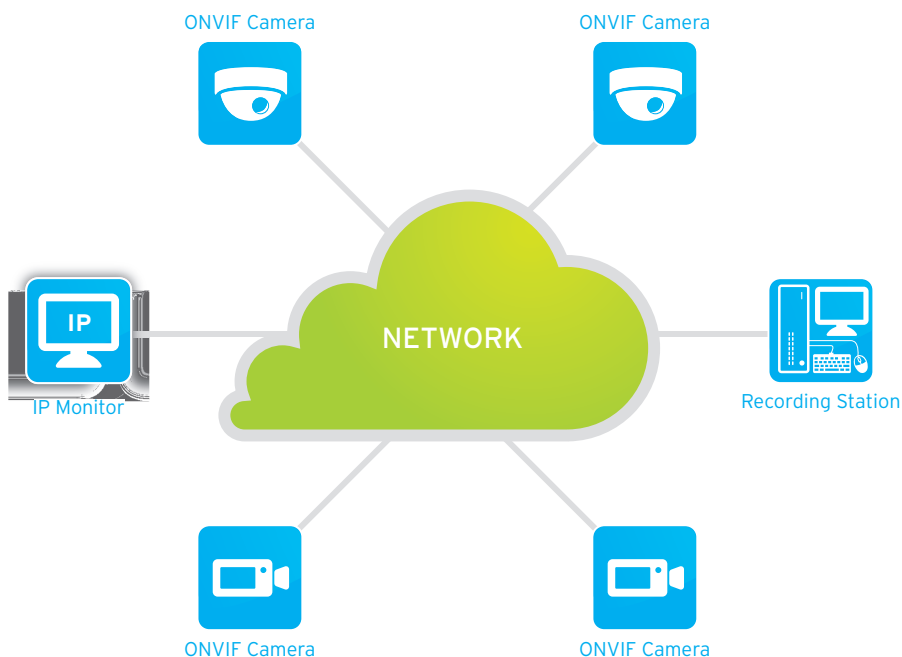

IP MONITOR SCHEMATIC